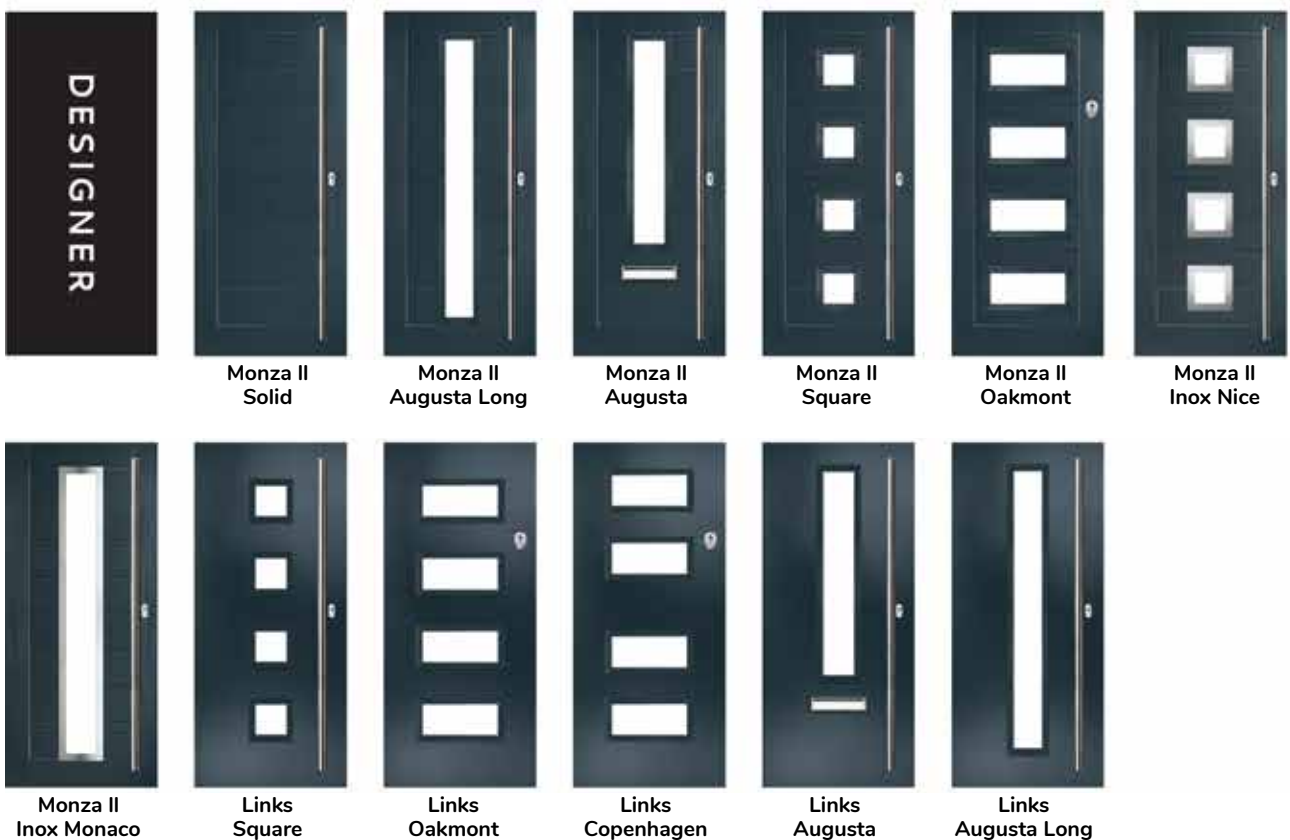

Farmhouse Solid

Merion

Merion 4Grid

Sidepanels

A selection of modern styles using our non-moulded, woodgrain doors and glazed using the FLiP® Flat Grained cassette option. For a more European look, choose the stunning Inox™ stainless steel frames.

Colour Range

When it comes to colour, it's your choice. This is our bespoke colour palette.

There are more options available, including a wide range of premium colours and bespoke colour matching.

Extended Colours