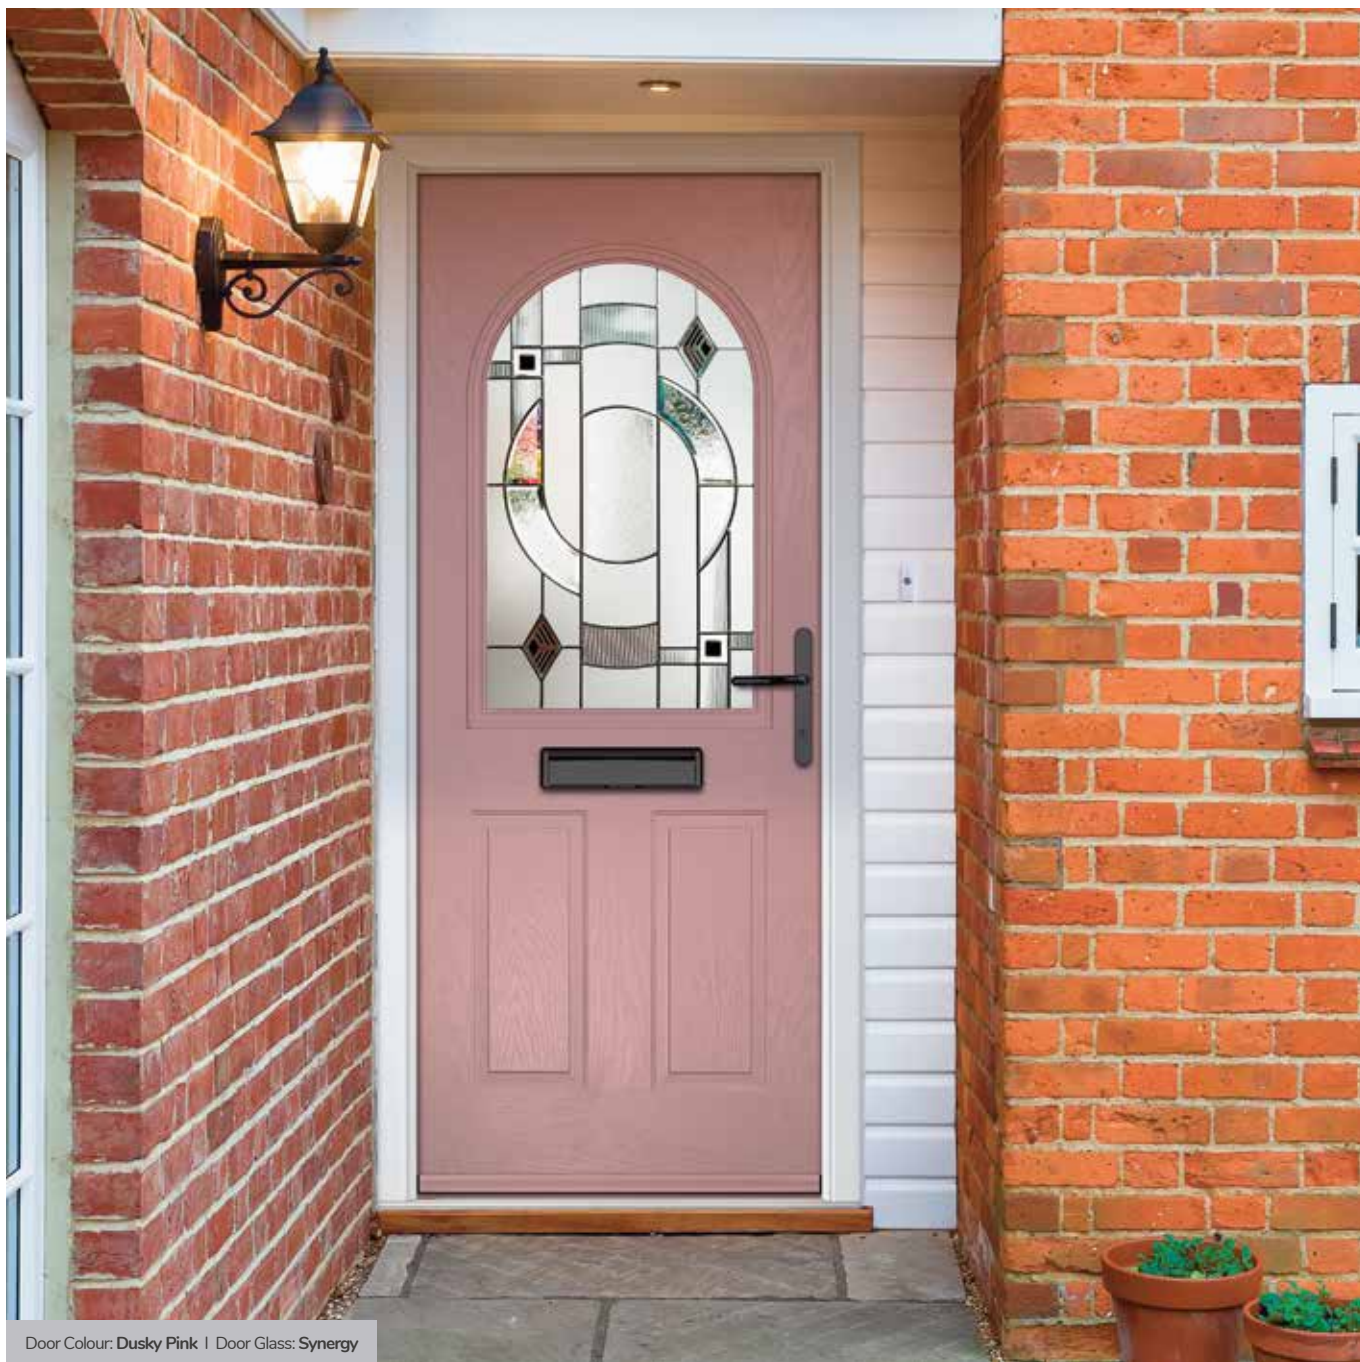

| GRAINED TRADITIONAL DOORS

Turnberry

including 11Grid option

The large arched glazed area of the Turnberry can also be enhanced with the GridLite option.

Door Colour: Dusky Pink | Door Glass: Synergy

Doorstyle Options