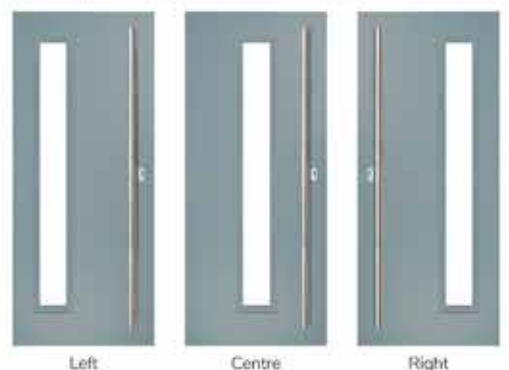

Centre

Right

Doorstyle Options

Left