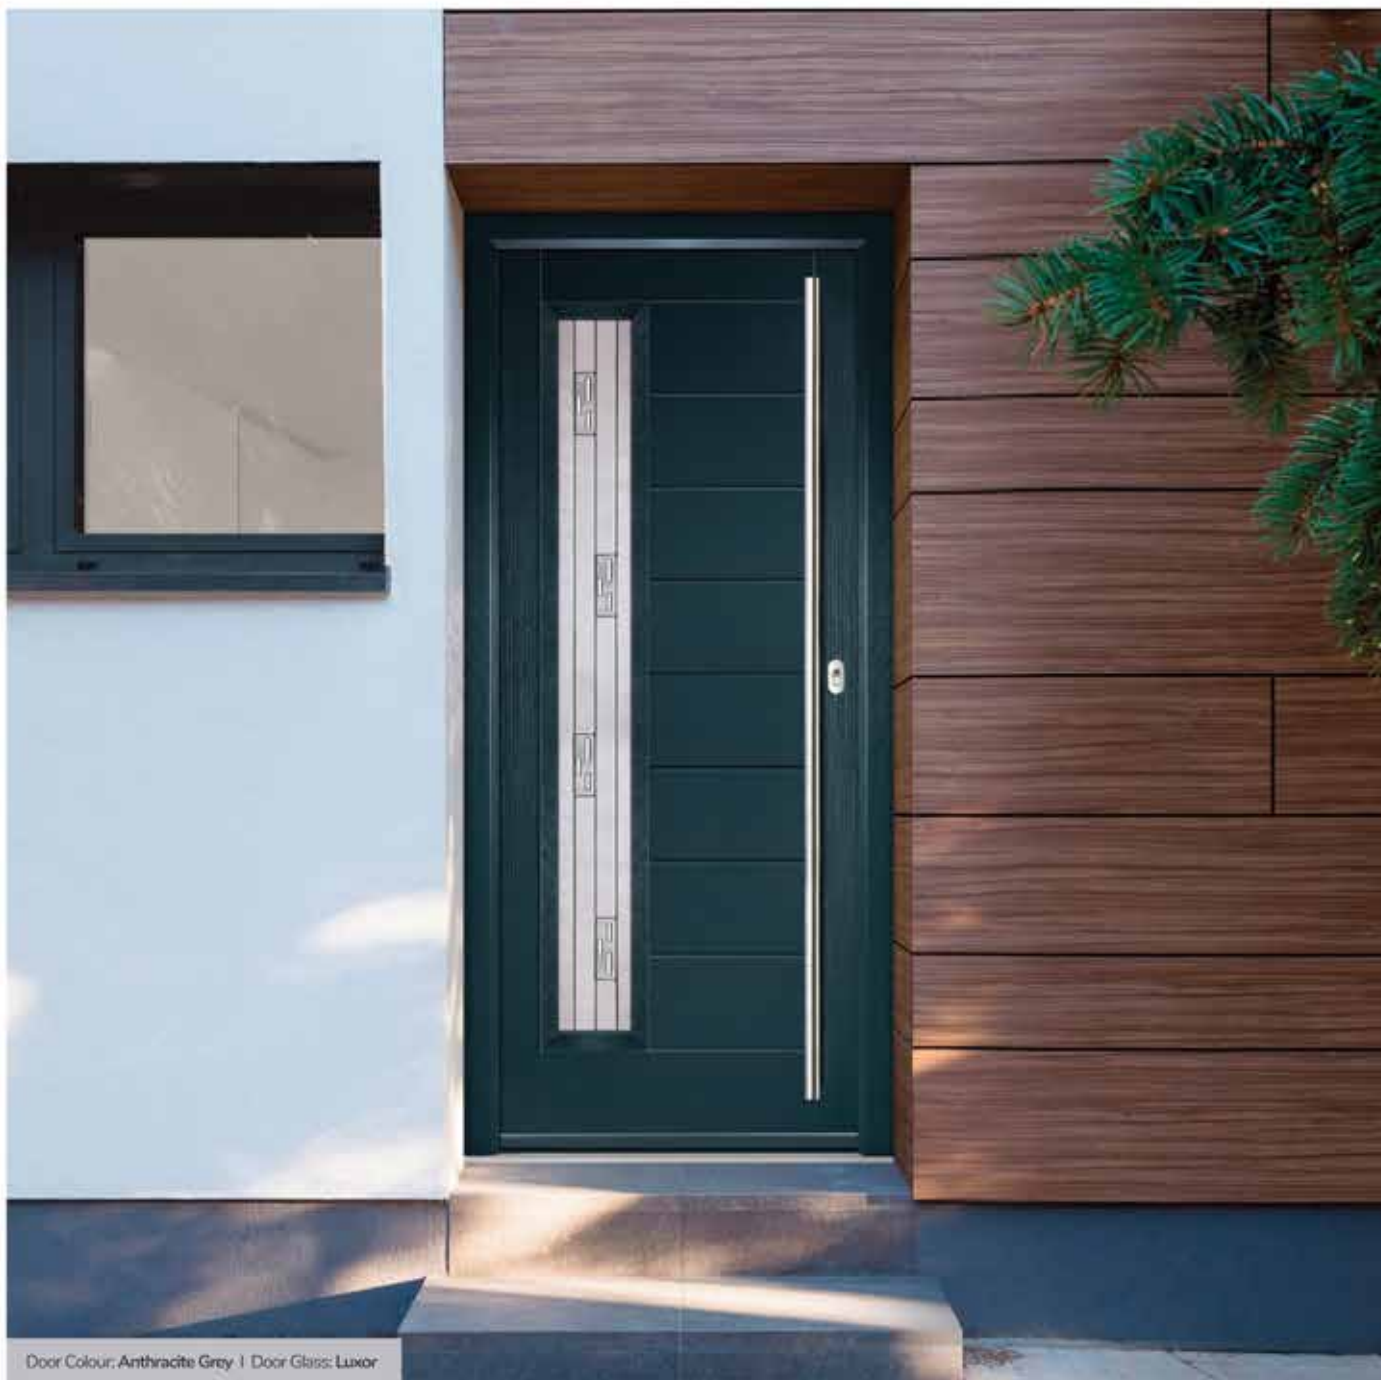

| GRAINED DESIGNER DOORS

Monza II Augusta Long

With its contemporary linear etched detailing, the Monza II is a stunning door available glazed or as a solid door option.

Door Colour: Anthracite Grey | Door Glass: Luxor