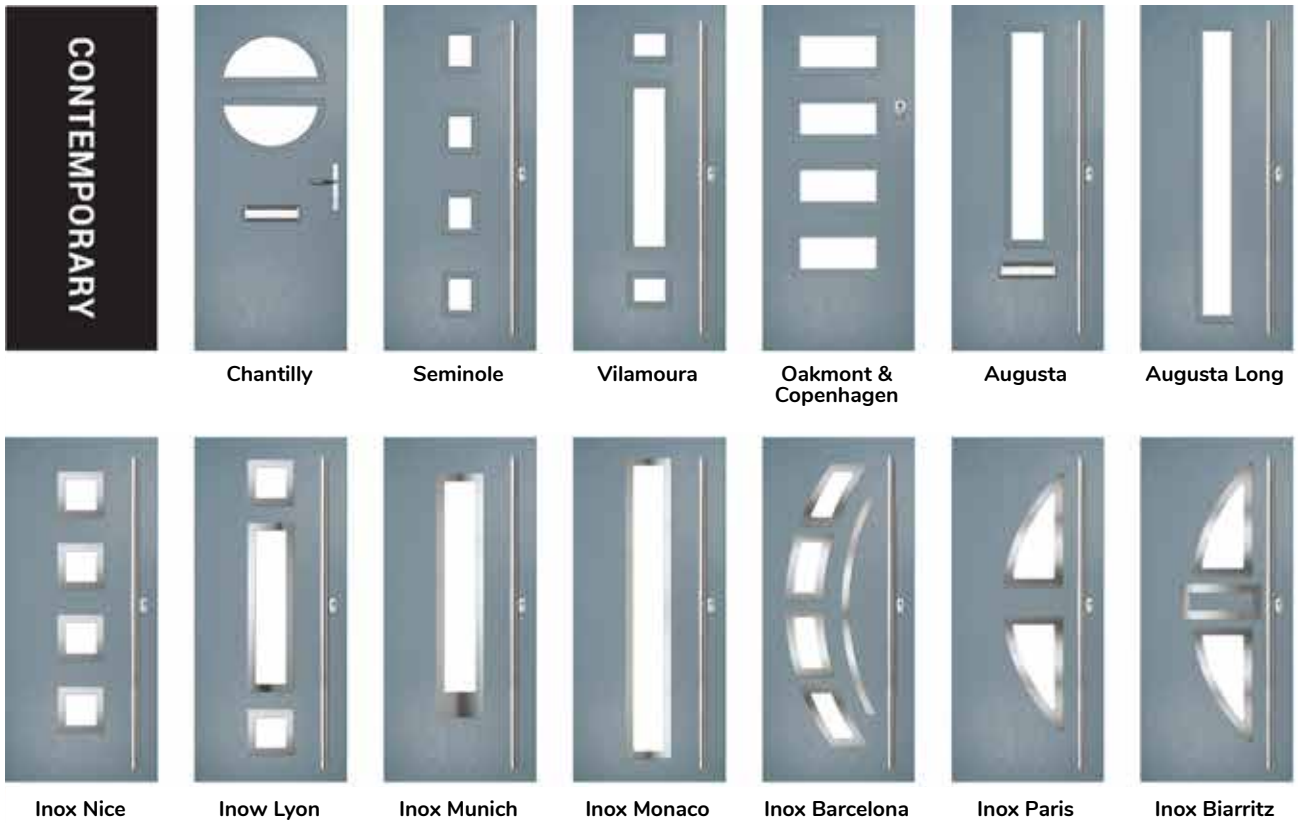

Farmhouse Solid

Merion

Merion 4Grid

Sidepanels

A selection of modern styles using our non-moulded, woodgrain doors and glazed using the FLiP® Flat Grained cassette option. For a more European look, choose the stunning Inox™ stainless steel frames.

A designer collection of unique doors: the smooth/etched LINKS door, glazed using the FLiP® Flat Stipple cassette choice, or the stunning Monza II door with our FLiP® Flat Grained cassette or Inox™ stainless steel frames.

Colour Range

When it comes to colour, it's your choice. This is our bespoke colour palette.

There are more options available, including a wide range of premium colours and bespoke colour matching.

Extended Colours