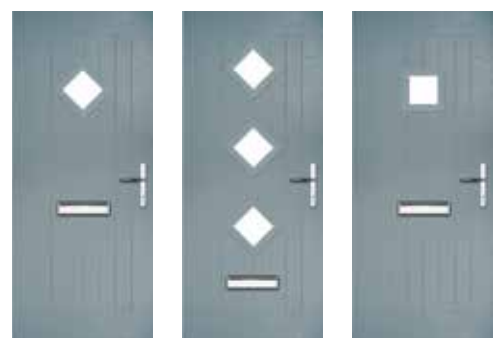

Belfry 3

Pevero

Door Colour: Clotted Cream
Door Glass: Tranquility Zinc

FLiP®
Standard

Door Colour: Sage
Door Glass: Lanesborough

FLiP®
Standard

Doorstyle Options

Belfry