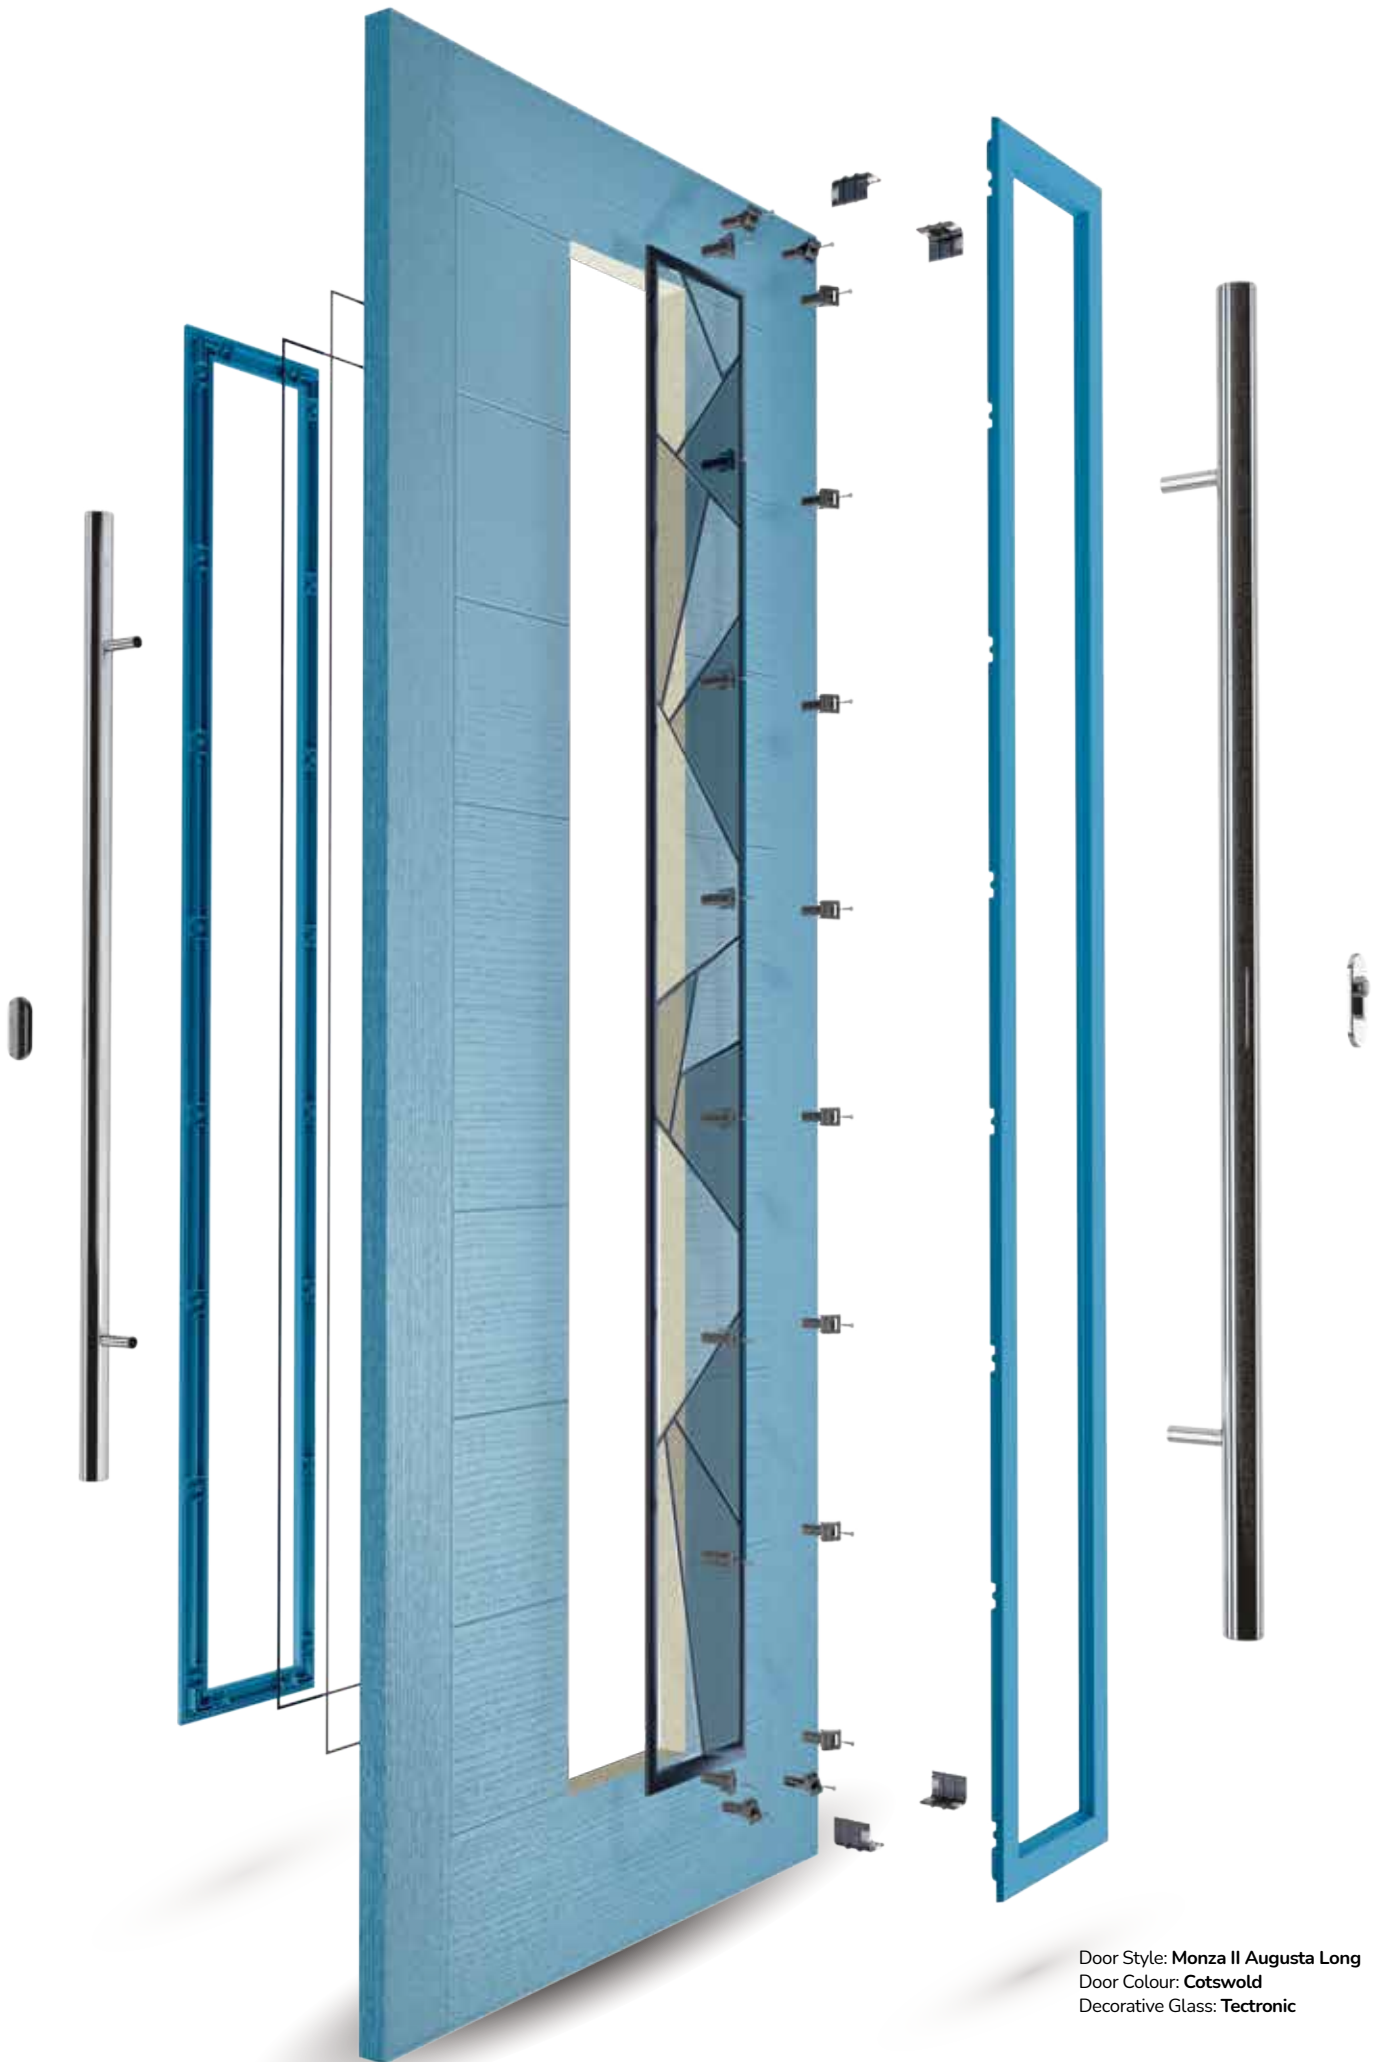

Door Style: Monza II Augusta Long
Door Colour: Cotswold
Decorative Glass: Tectronic