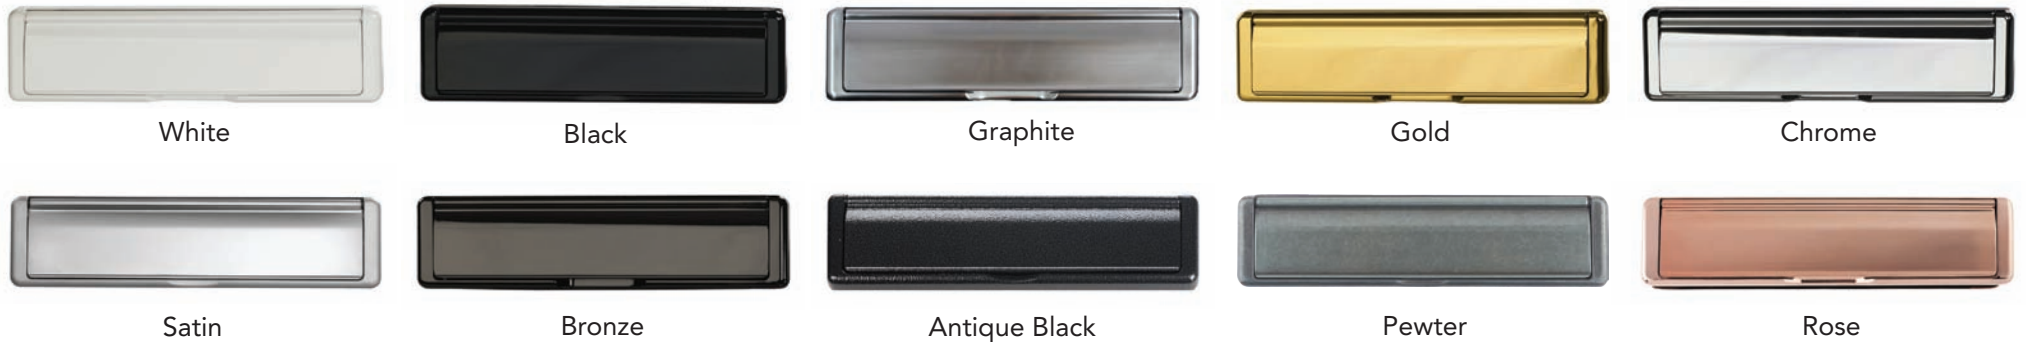

Automatic Lock Option

On contemporary door styles that include the stainless steel pull bar handle, we offer an Automatic Lock option together with an oval escutcheon*.

Townhouse Lock Option

On certain door styles you may wish to consider our townhouse lock option.

The townhouse lock is completed with a traditional escutcheon finger pull, positioned higher for ease of use.

the ultimate[®] collection

Partnership secured with 

To prevent cylinder manipulation, Ultimate SOLICORE doors are fitted with a 3 star high security Yale cylinder, and for convenience all doors are supplied with 3 keys as standard.

Door Handle Options

Letter Box Options

Additional Furniture Options

Bull Ring Knockers

Great design is all about the detail.

Our specialist range of Bull Ring Knockers will provide the finishing touches and all important kerb appeal.

This functional yet aesthetically pleasing knocker is available in the following finishes.

Decorative Door Knobs

This elegant range is available in the following finishes.

- | | |
|----------|----------------|
| White | Satin |
| Black | Bronze |
| Graphite | Pewter (shown) |
| Gold | Antique Black |
| Chrome | |