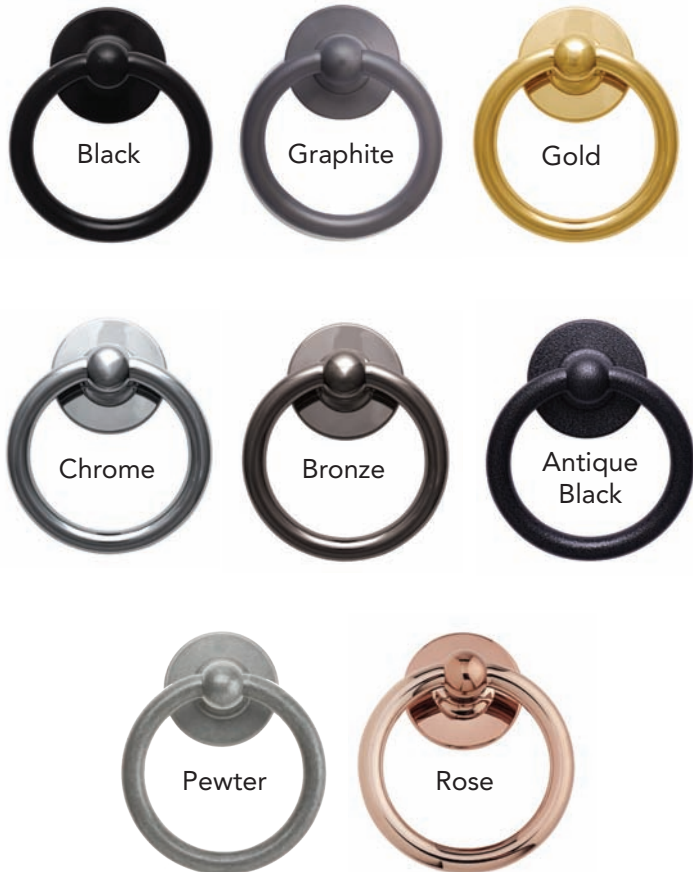

Additional Furniture Options

Bull Ring Knockers

Great design is all about the detail.

Our specialist range of Bull Ring Knockers will provide the finishing touches and all important kerb appeal.

This functional yet aesthetically pleasing knocker is available in the following finishes.

Decorative Door Knobs

This elegant range is available in the following finishes.

White	Satin
Black	Bronze
Graphite	Pewter (shown)
Gold	Antique Black
Chrome	

Grade 316 Austenitic Stainless Steel

For areas of the country, particularly susceptible to increased corrosion such as coastal areas, you have the option of our Grade 316 Austenitic Stainless Steel suite of door furniture.

The suite comprises of a handle, door knocker and letter box as featured below.

Period Door Furniture

For period style doors, the below ornate furniture is available.

Contemporary In-line Pull Bar Handles*

Contemporary door styles can be enhanced further with the addition of Grade 316 Austenitic Stainless Steel in-line pull bar handles.

You have a choice of 3 bar lengths, 1800mm, 800mm and 400mm.

*Stainless Steel in-line pull bar handles are supplied with an Automatic lock as standard, including a Stainless Steel Escutcheon and Thumb Turn Cylinder. Please note that consideration should be made to the opening of the door from the inside. It is recommended you consider the use of the pull bar handle inside as well as outside. Position of the cylinder will vary based on the overall door height.