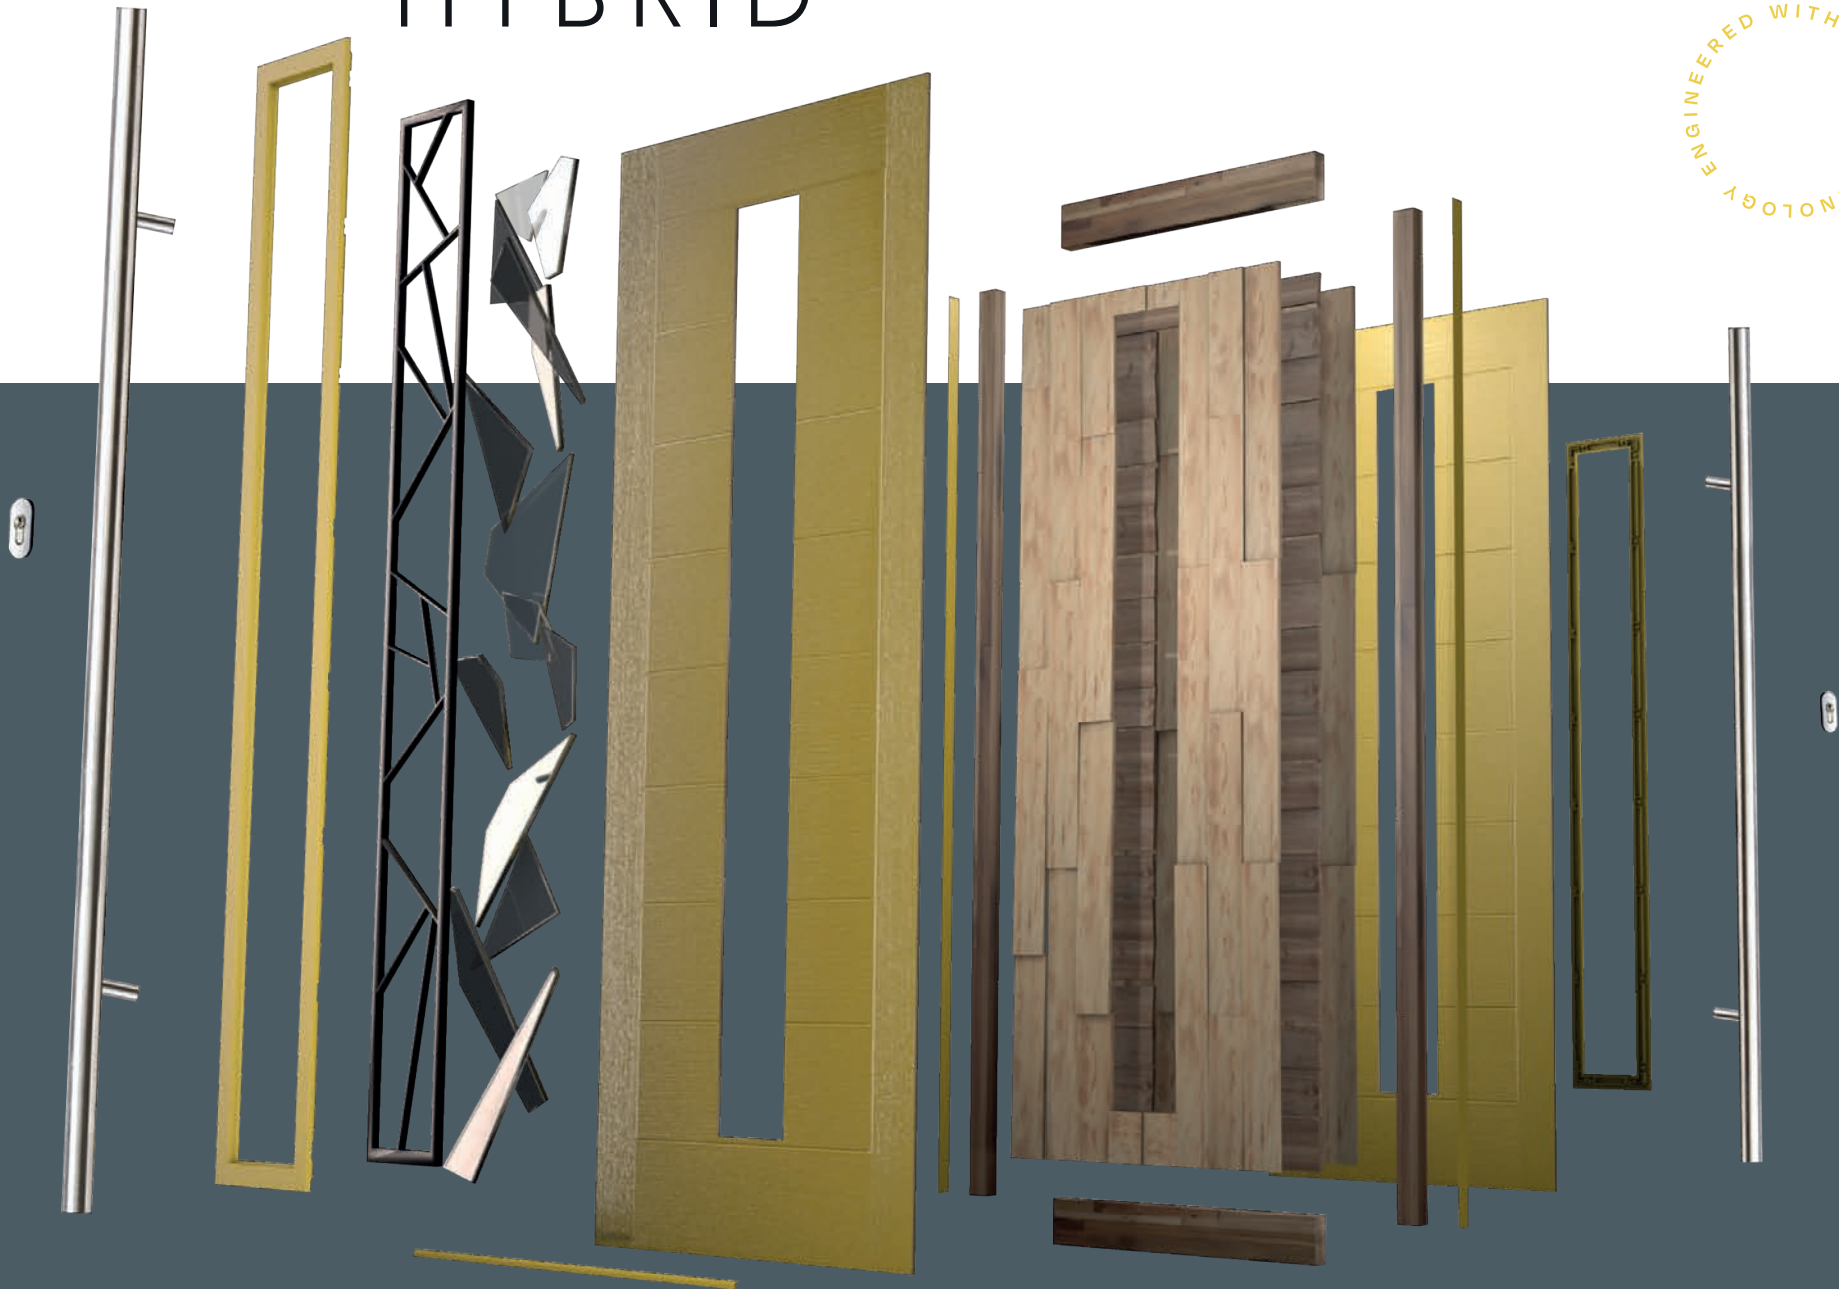

*the***ultimate**[®]
collection

SOLICORE

Solid Hardwood Core Residential Doors

SOLICORE

Introducing hybrid technology of composite doors

SOLICORE is driven by innovating products which help our customers stand out from the crowd.

Developing a SOLICORE door was a logical step but it needed to push the boundaries. Drawing on the collective experience of our team and our specialist partners, we are able to offer the first composite door engineered with SOLICORE technology.

SOLICORE technology is a hybrid of modern and traditional materials and has been engineered to deliver a door that is stronger, more rigid and thermally stable than anything on the market. The solid inner core consists of 3 layers of cross laminated engineered hardwood, which is encased with LVL (Laminated Veneer Lumber) and hardwood stiles and rails for protection against any water ingress, and then pressed with SOLICORE's signature 4mm GRP skins. The result is a door that will not crack, move or de-laminate, requires minimal maintenance and will look beautiful and protect the home for years to come.

Safety & Security – the DNA of SOLICORE technology.

HYBRID

ENGINEERED WITH HYBRID TECHNOLOGY

TECHNOLOGY

With SOLICORE technology, we are able to offer the ultimate composite door. The innovative one-size-fits-all makes SOLICORE a cutting-edge modern-day addition to any home. After all, a front door is more than just a door. It's a focal point for the home that can really make a statement.