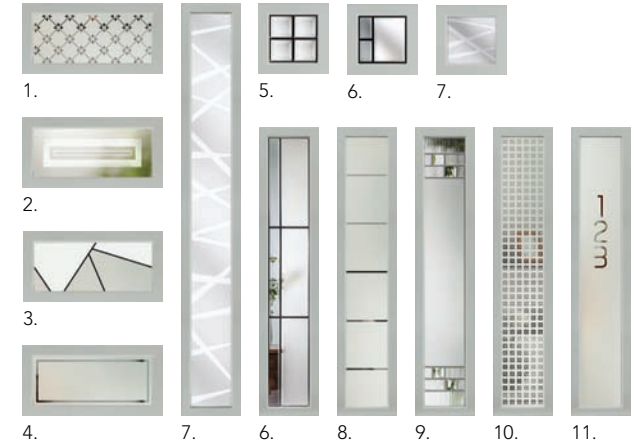

Augusta Long

Finish. Links | Colour. Pointed Rock | Glass. Quadratum | Cassette. Augusta Long

Cubic Etch Lines Graphite

Louisiana Numbers Tectronic

3 Square

Finish. Links
Colour. Rooftop Terrace
Glass. Cubic
Cassette. Square

Oakmont

Finish. Links
Colour. FLiP Coral
Glass. Skyline
Cassette. Oakmont

Augusta Left

Finish. Links
Colour. Rose Garden
Glass. Quantum
Cassette. Augusta

4 Square

Finish. Links
Colour. Fireglow
Glass. Louisiana
Cassette. Square

Additional Glass Choices

1. Belgravia
2. Cubic
3. Tectronic
4. Victorian Border
5. 4 Bevel Square
6. Graphite
7. Trinity
8. Etch Lines
9. Lotus
10. Quadratum
11. Numbers*

*Franklin font style - font size will be determined by glazed unit dimensions and number of characters required.

Security

For your security, Ultimate SOLICORE doors are fitted with a robust multipoint lock. Simply by lifting the handle upwards, all locking features are engaged.

SOLICORE 6 Point Lock

- 3 x dead locks
- 2 x hook locks.
- 1 x centre locking latch.