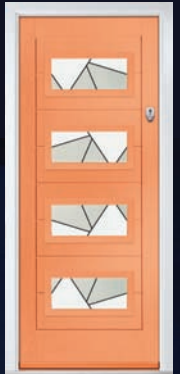

Townhouse Lock Option

On certain door styles you may wish to consider our townhouse lock option.

The townhouse lock is completed with a traditional escutcheon finger pull, positioned higher for ease of use.