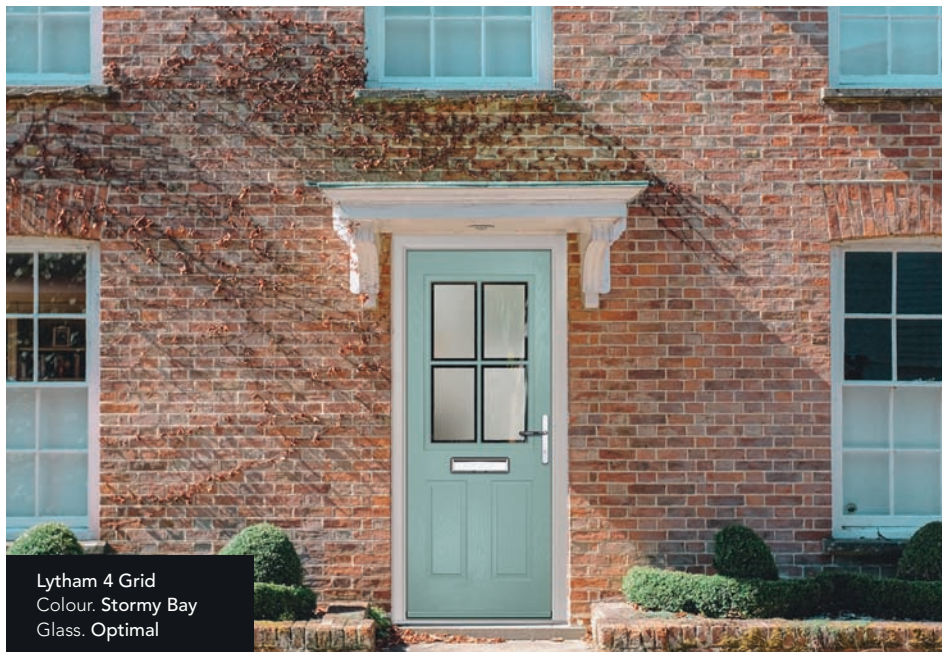

SOLICORE Door Styles

You are creating more than just a front door. You are creating the focal point of the house that can make a statement, reflect an individual personality and style, or just simply set the home apart from the rest of the street.

SOLICORE technology is available in a wide range of designs to suit that statement. There are timelessly traditional choices with a woodgrain finish and highly defined mouldings, that will elegantly enhance any home. Or our more cutting-edge designs have smooth finishes, clean lines and angular details that are unconventional, in the best possible way!

3 Square
Monza II, Flush & Links

4 Square
Monza II, Flush & Links

Augusta
Monza II, Flush & Links

Augusta Long
Monza II, Flush & Links

Belfry

Carnoustie