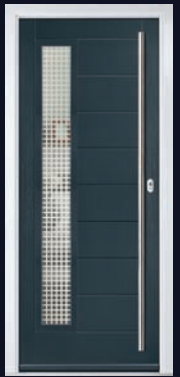

Security

For your security, Ultimate SOLICORE doors are fitted with a robust multipoint lock. Simply by lifting the handle upwards, all locking features are engaged.

SOLICORE 6 Point Lock

- 3 x dead locks
- 2 x hook locks.
- 1 x centre locking latch.

Hinges

High security hinges and optional Hinge Protectors complete the security and ensures the door seals tightly with little effort.

Threshold Options

*Stainless Steel in-line pull bar handles are supplied with an Automatic lock as standard, including a Stainless Steel Escutcheon and Thumb Turn Cylinder. Please note that consideration should be made to the opening of the door from the inside. It is recommended you consider the use of the pull bar handle inside as well as outside. Position of the cylinder will vary based on the overall door height.

Automatic Lock Option

On contemporary door styles that include the stainless steel pull bar handle, we offer an Automatic Lock option together with an oval escutcheon*.

Townhouse Lock Option

On certain door styles you may wish to consider our townhouse lock option.

The townhouse lock is completed with a traditional escutcheon finger pull, positioned higher for ease of use.

the ultimate® collection

Partnership secured with

To prevent cylinder manipulation, Ultimate SOLICORE doors are fitted with a 3 star high security Yale cylinder, and for convenience all doors are supplied with 3 keys as standard.