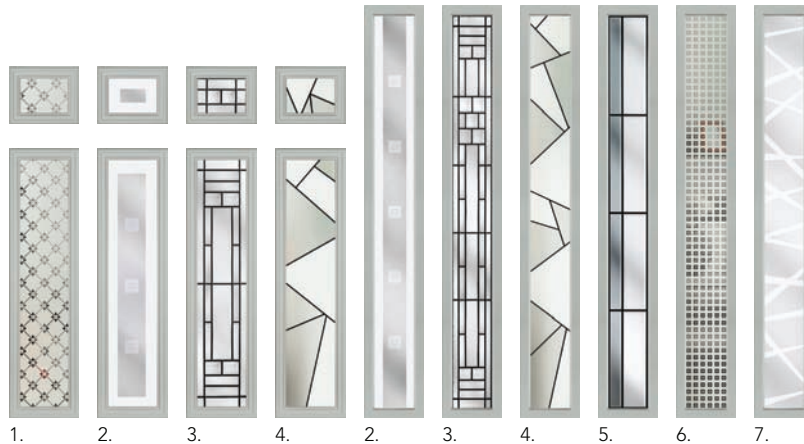

Seminole 4

Finish. Woodgrain
 Colour. Black
 Glass. Belgravia
 Cassette. Twin Top

Oakmont

Finish. Woodgrain | Colour. Desert Dunes | Glass. Victorian Border | Cassette. Oakmont

Belgravia

Skyline

Cubic

Tectronic

Additional Glass Choices

1. Belgravia
2. Cubic
3. Louisiana
4. Tectronic
5. Graphite
6. Quadratum
7. Trinity

*Franklin font style - font size will be determined by glazed unit dimensions and number of characters required.

Augusta Long

Finish. Links | Colour. Pointed Rock | Glass. Quadratum | Cassette. Augusta Long

Cubic Etch Lines Graphite

Louisiana Numbers Tectronic

3 Square

Finish. Links
Colour. Rooftop Terrace
Glass. Cubic
Cassette. Square