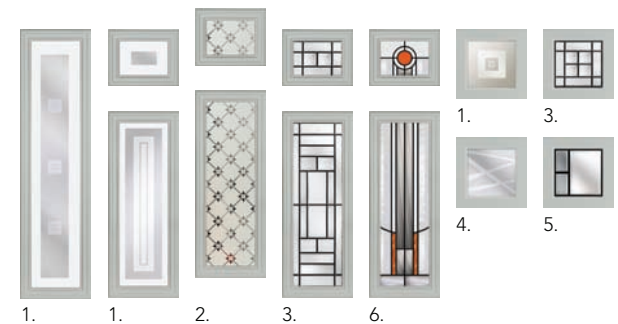

Additional Glass Choices

1. Cubic
2. Belgravia
3. Louisiana
4. Trinity
5. Graphite
6. Metropolis