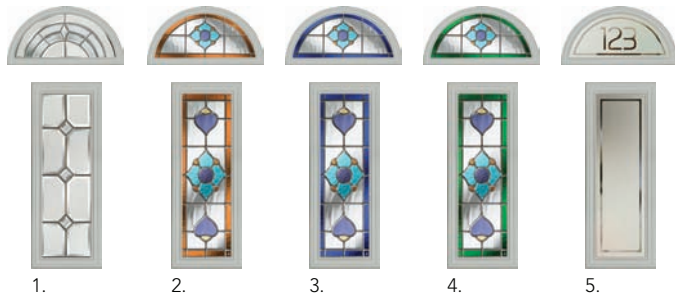

Additional Glass Choices

1. Impression
2. Lanesborough Amber
3. Lanesborough Blue
4. Lanesborough Green
5. Numbers